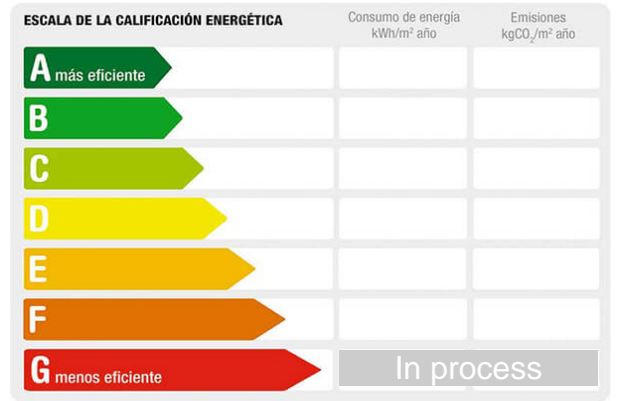

Sqm built: 200   **Plot sq.meters:** 63000   **Sqm terrace:** 50
Terraces: 1   **Bedrooms:** 4   **Orientation:** southeast
Bathrooms: 2